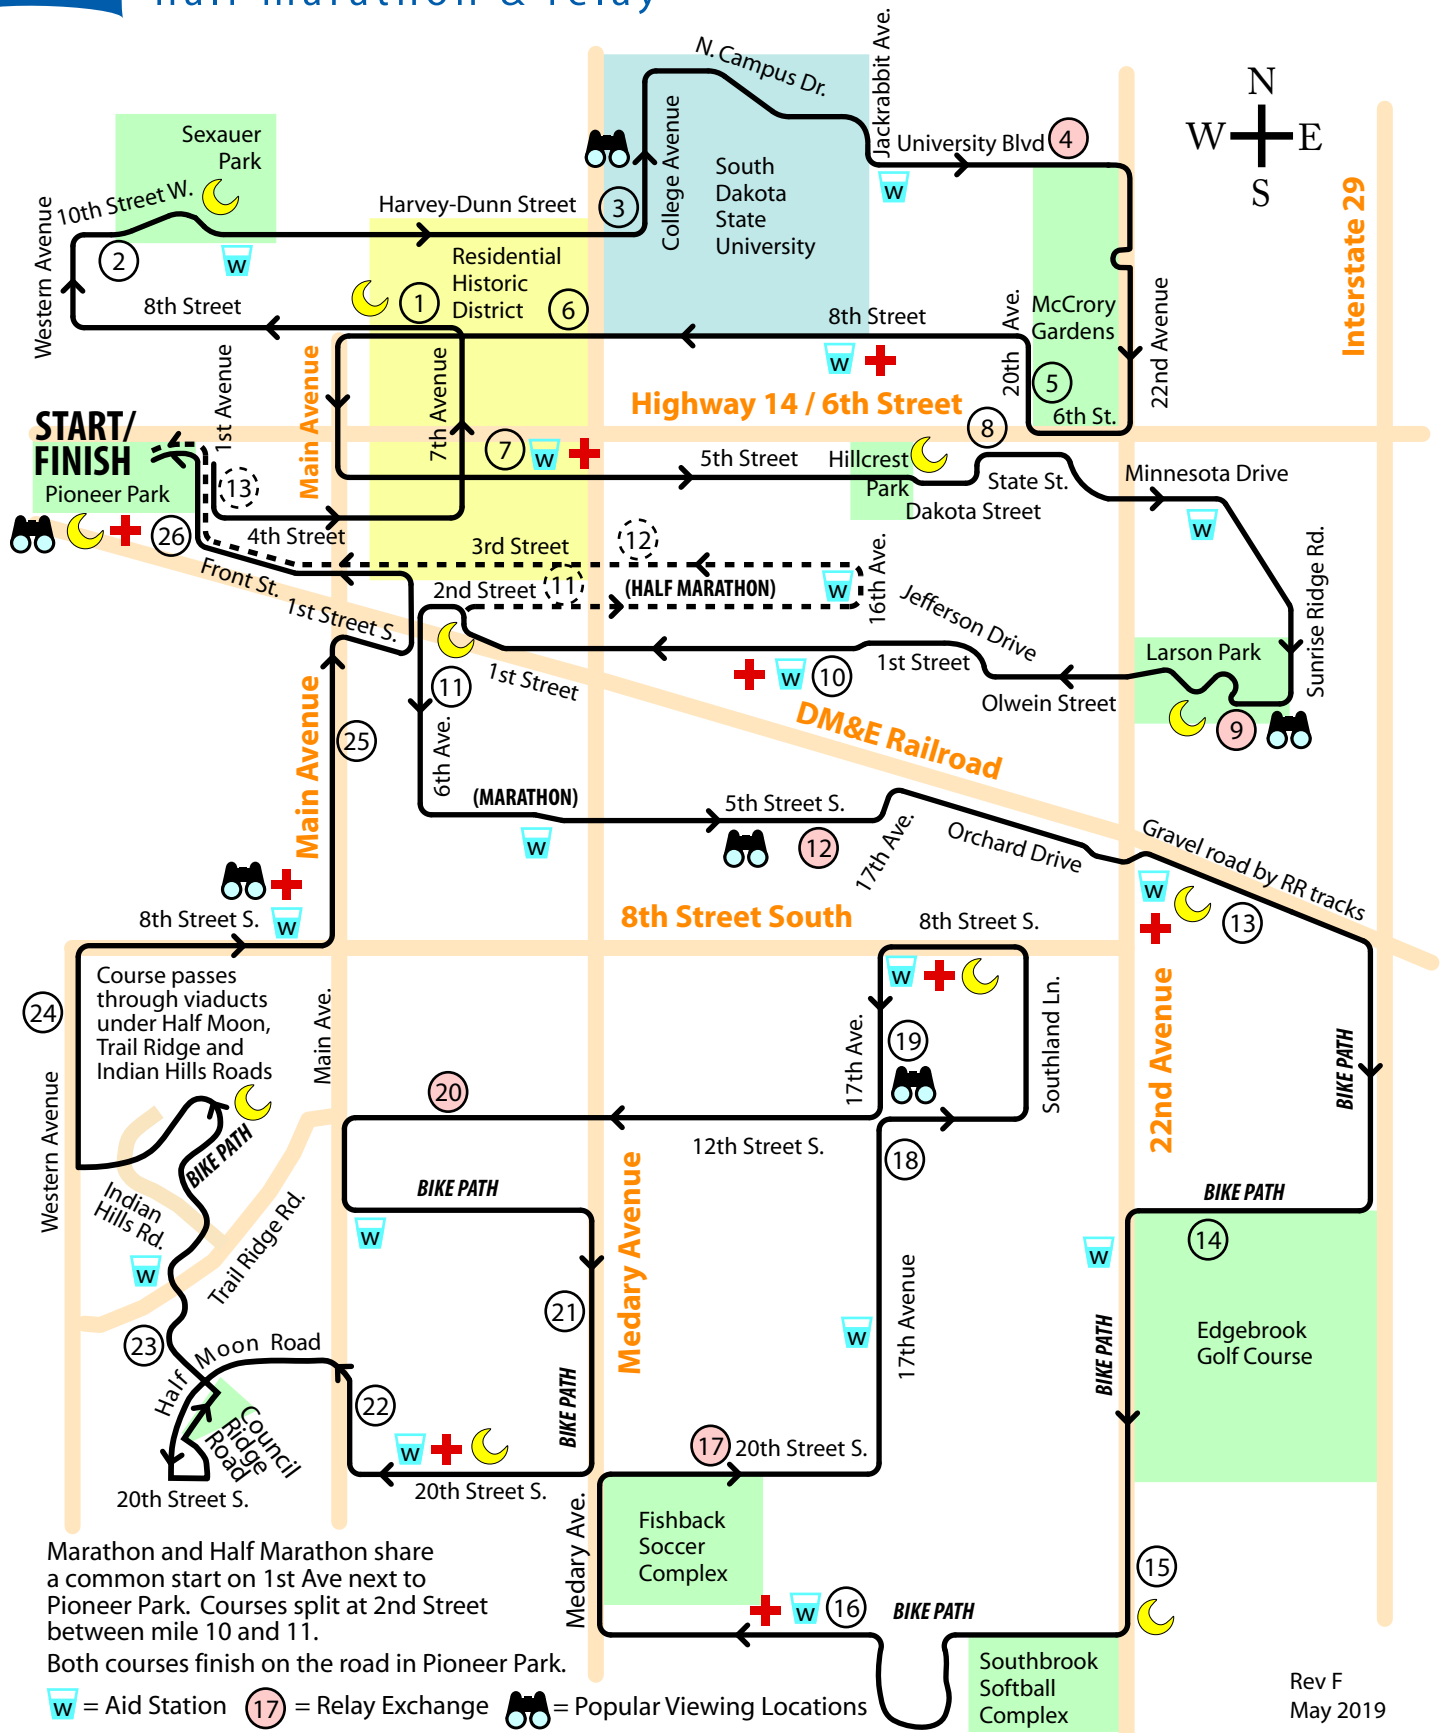

# Brookings Marathon

half marathon & relay

Marathon and Half Marathon share a common start on 1st Ave next to Pioneer Park. Courses split at 2nd Street between mile 10 and 11. Both courses finish on the road in Pioneer Park.

- = Aid Station
- = Relay Exchange
- = Popular Viewing Locations
- = First Aid
- = Toilet