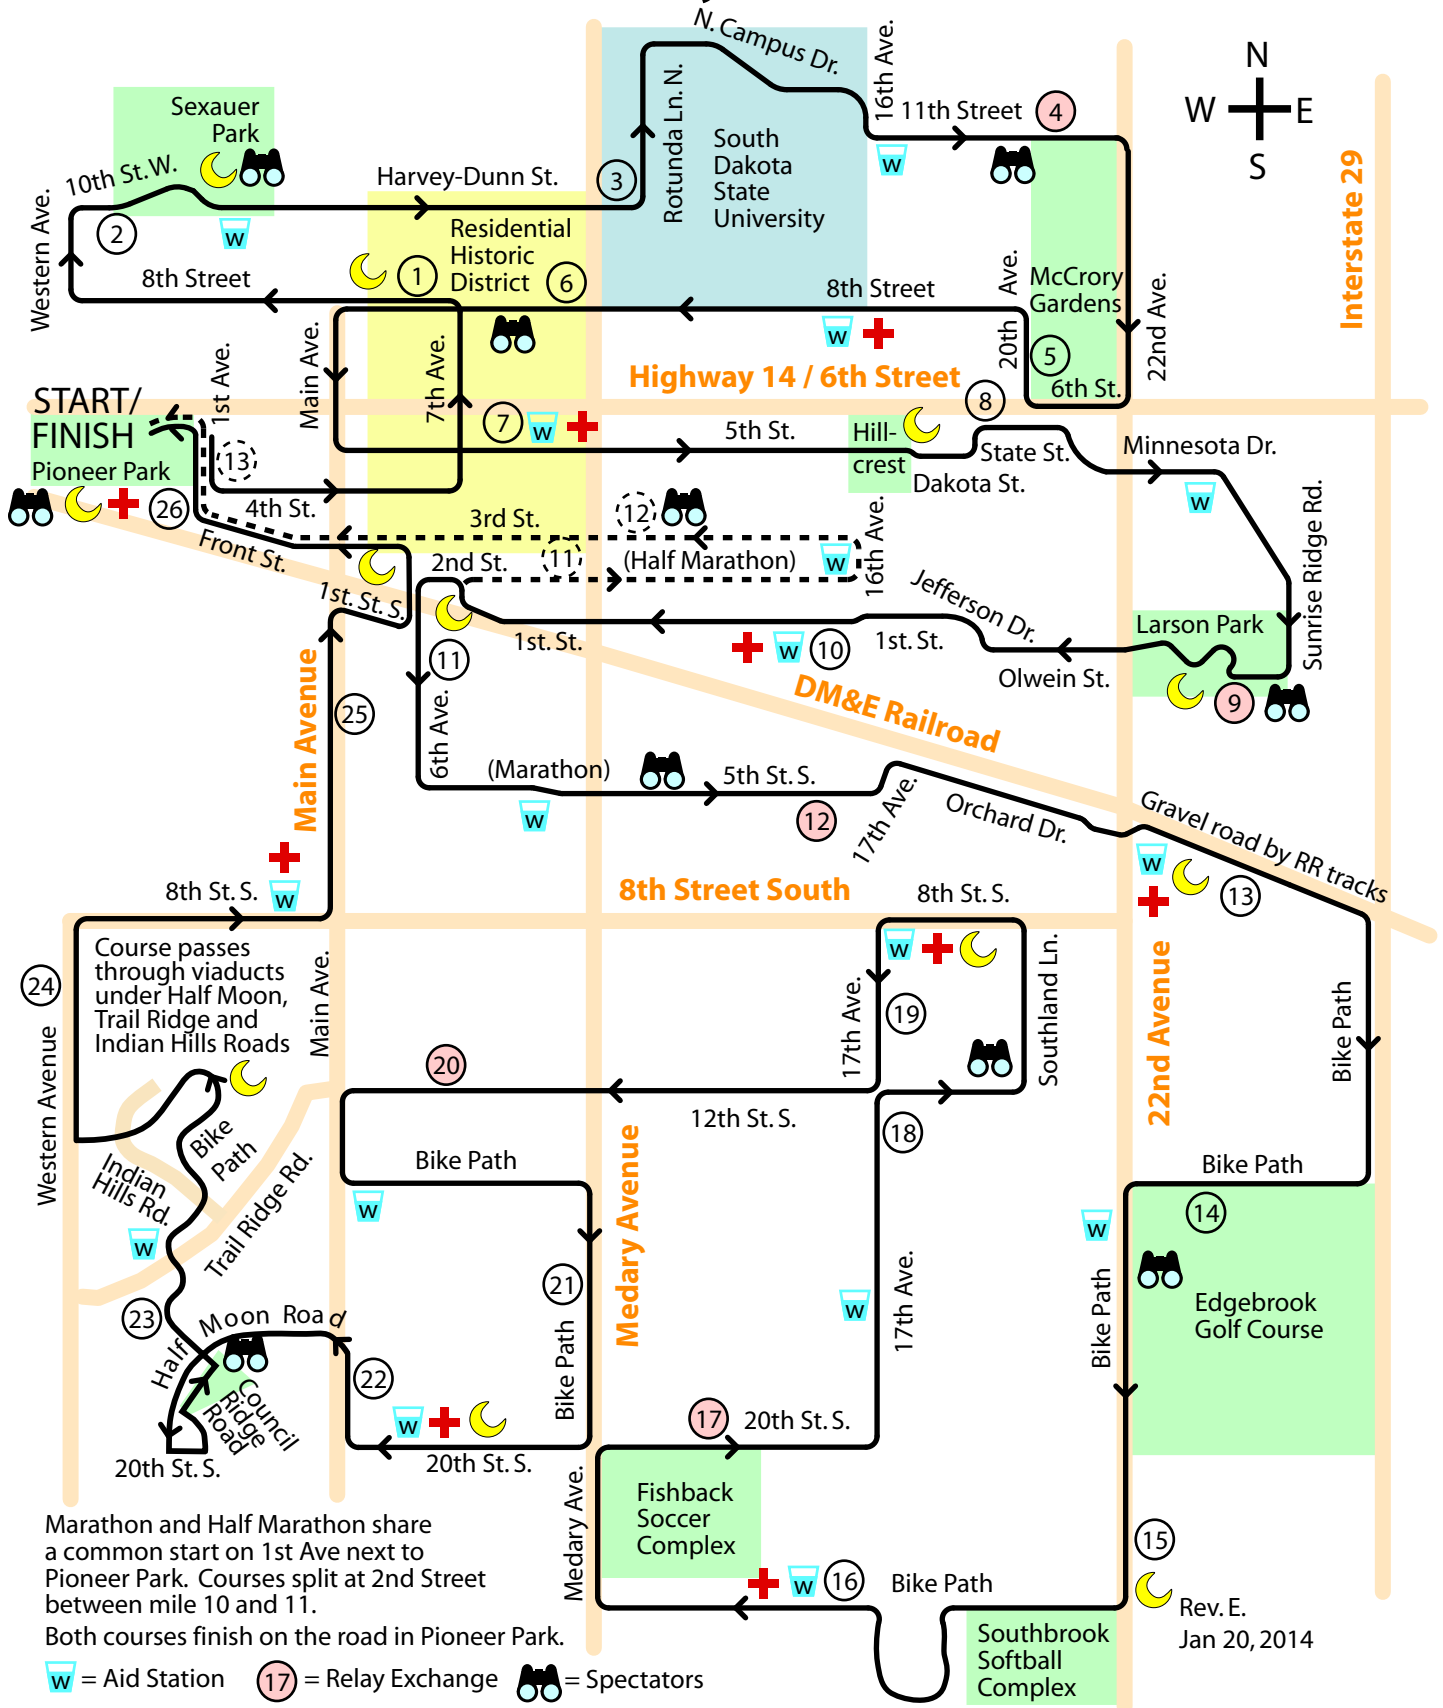

Brookings Marathon Half Marathon & Relay

Marathon and Half Marathon share a common start on 1st Ave next to Pioneer Park. Courses split at 2nd Street between mile 10 and 11. Both courses finish on the road in Pioneer Park.

- = Aid Station
- = Relay Exchange
- = Spectators
- = First Aid
- = Toilet

Rev. E.
Jan 20, 2014