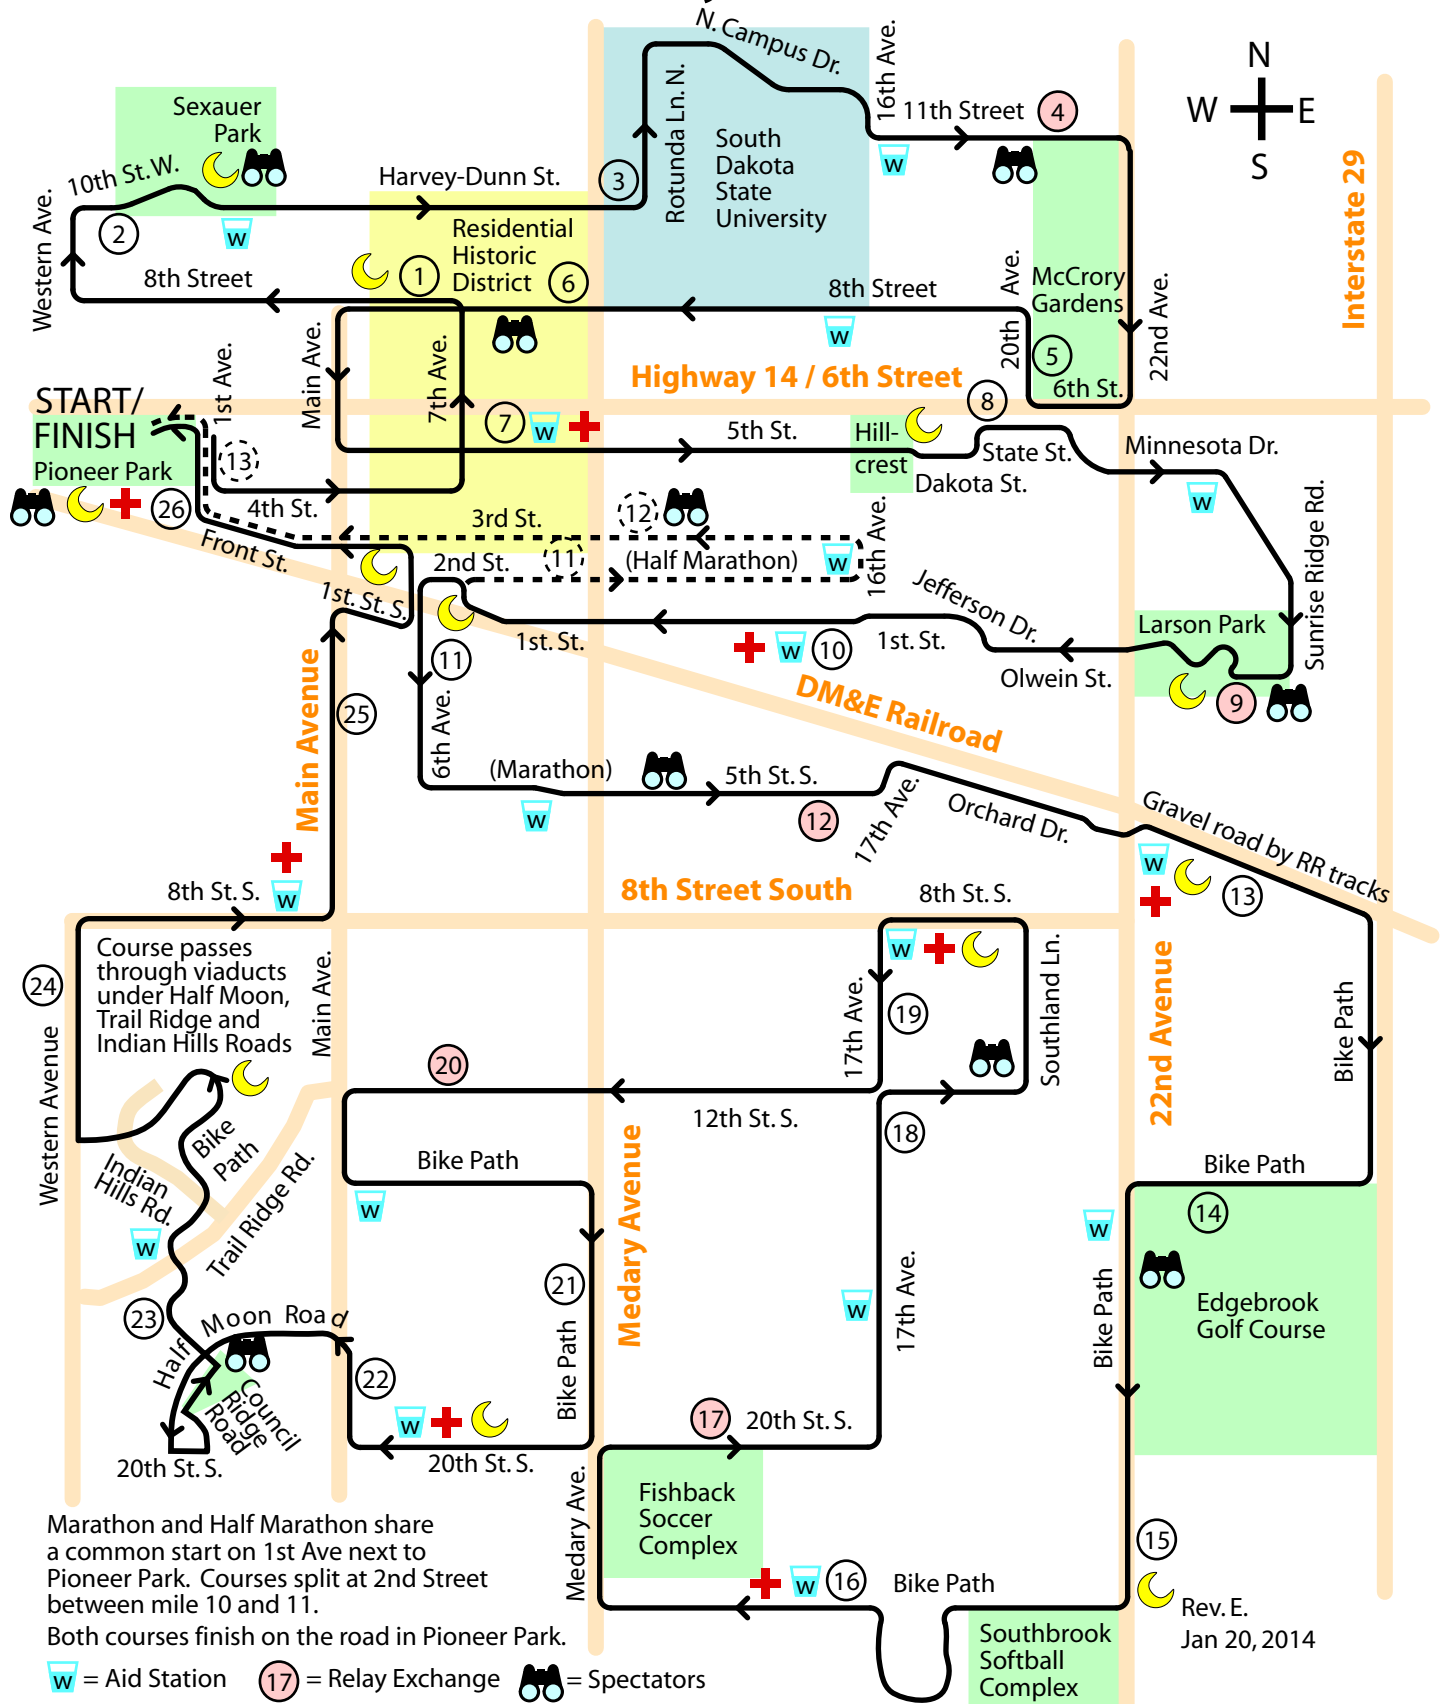

# Brookings Marathon Half Marathon & Relay

Marathon and Half Marathon share a common start on 1st Ave next to Pioneer Park. Courses split at 2nd Street between mile 10 and 11. Both courses finish on the road in Pioneer Park.