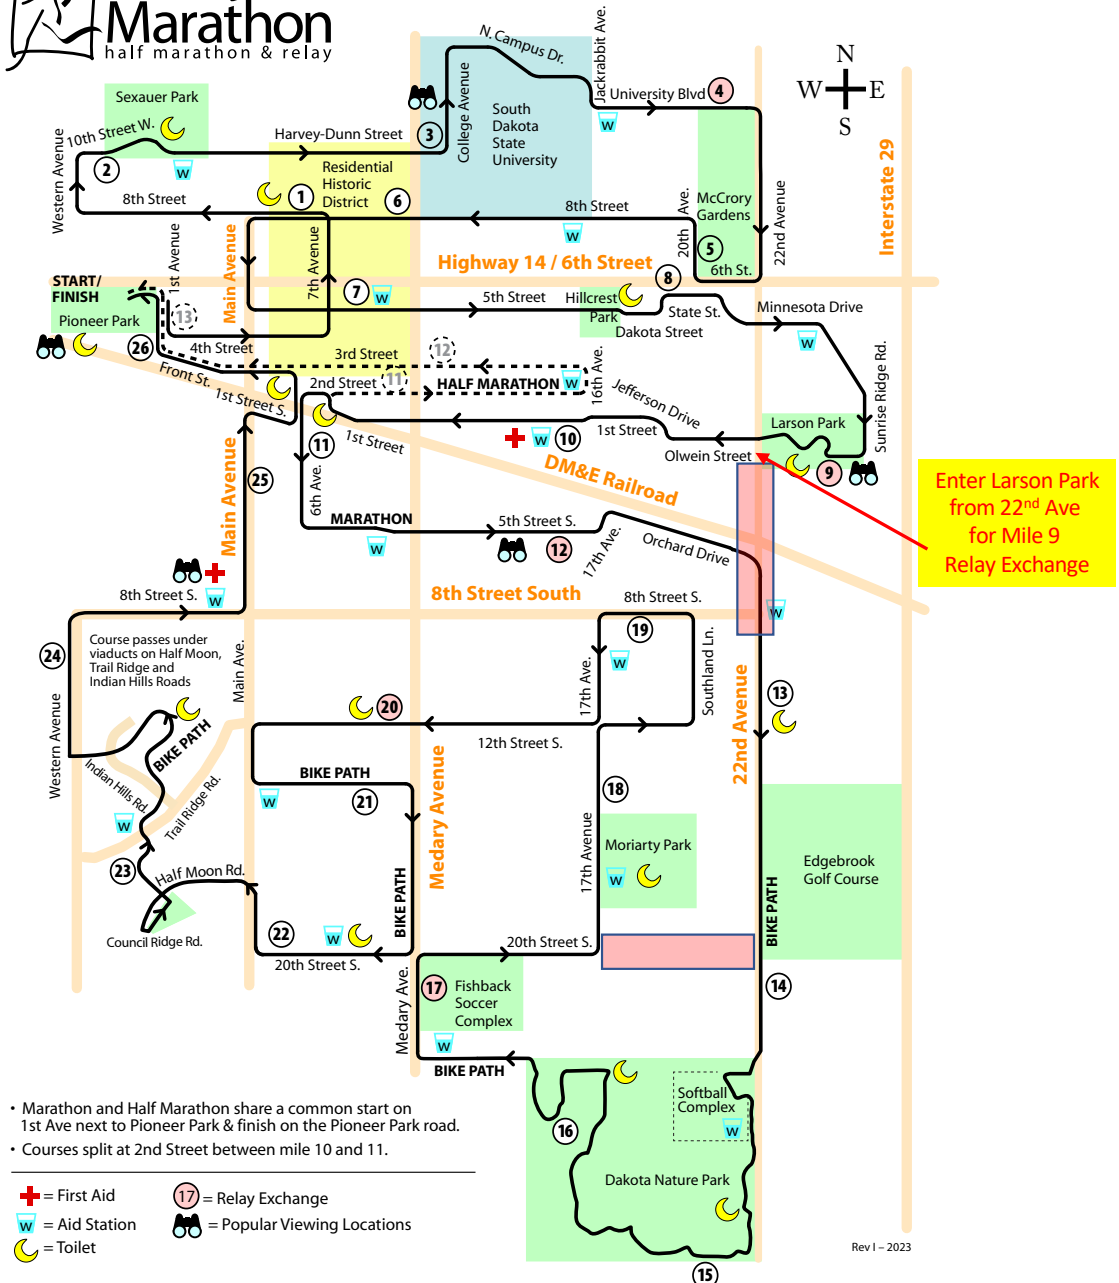

# Brookings Marathon

half marathon & relay

Enter Larson Park from 22nd Ave for Mile 9 Relay Exchange

- Marathon and Half Marathon share a common start on 1st Ave next to Pioneer Park & finish on the Pioneer Park road.
- Courses split at 2nd Street between mile 10 and 11.

- + = First Aid
- W = Aid Station
- M = Toilet
- 17 = Relay Exchange
- Glasses = Popular Viewing Locations

Under Construction Street Closed