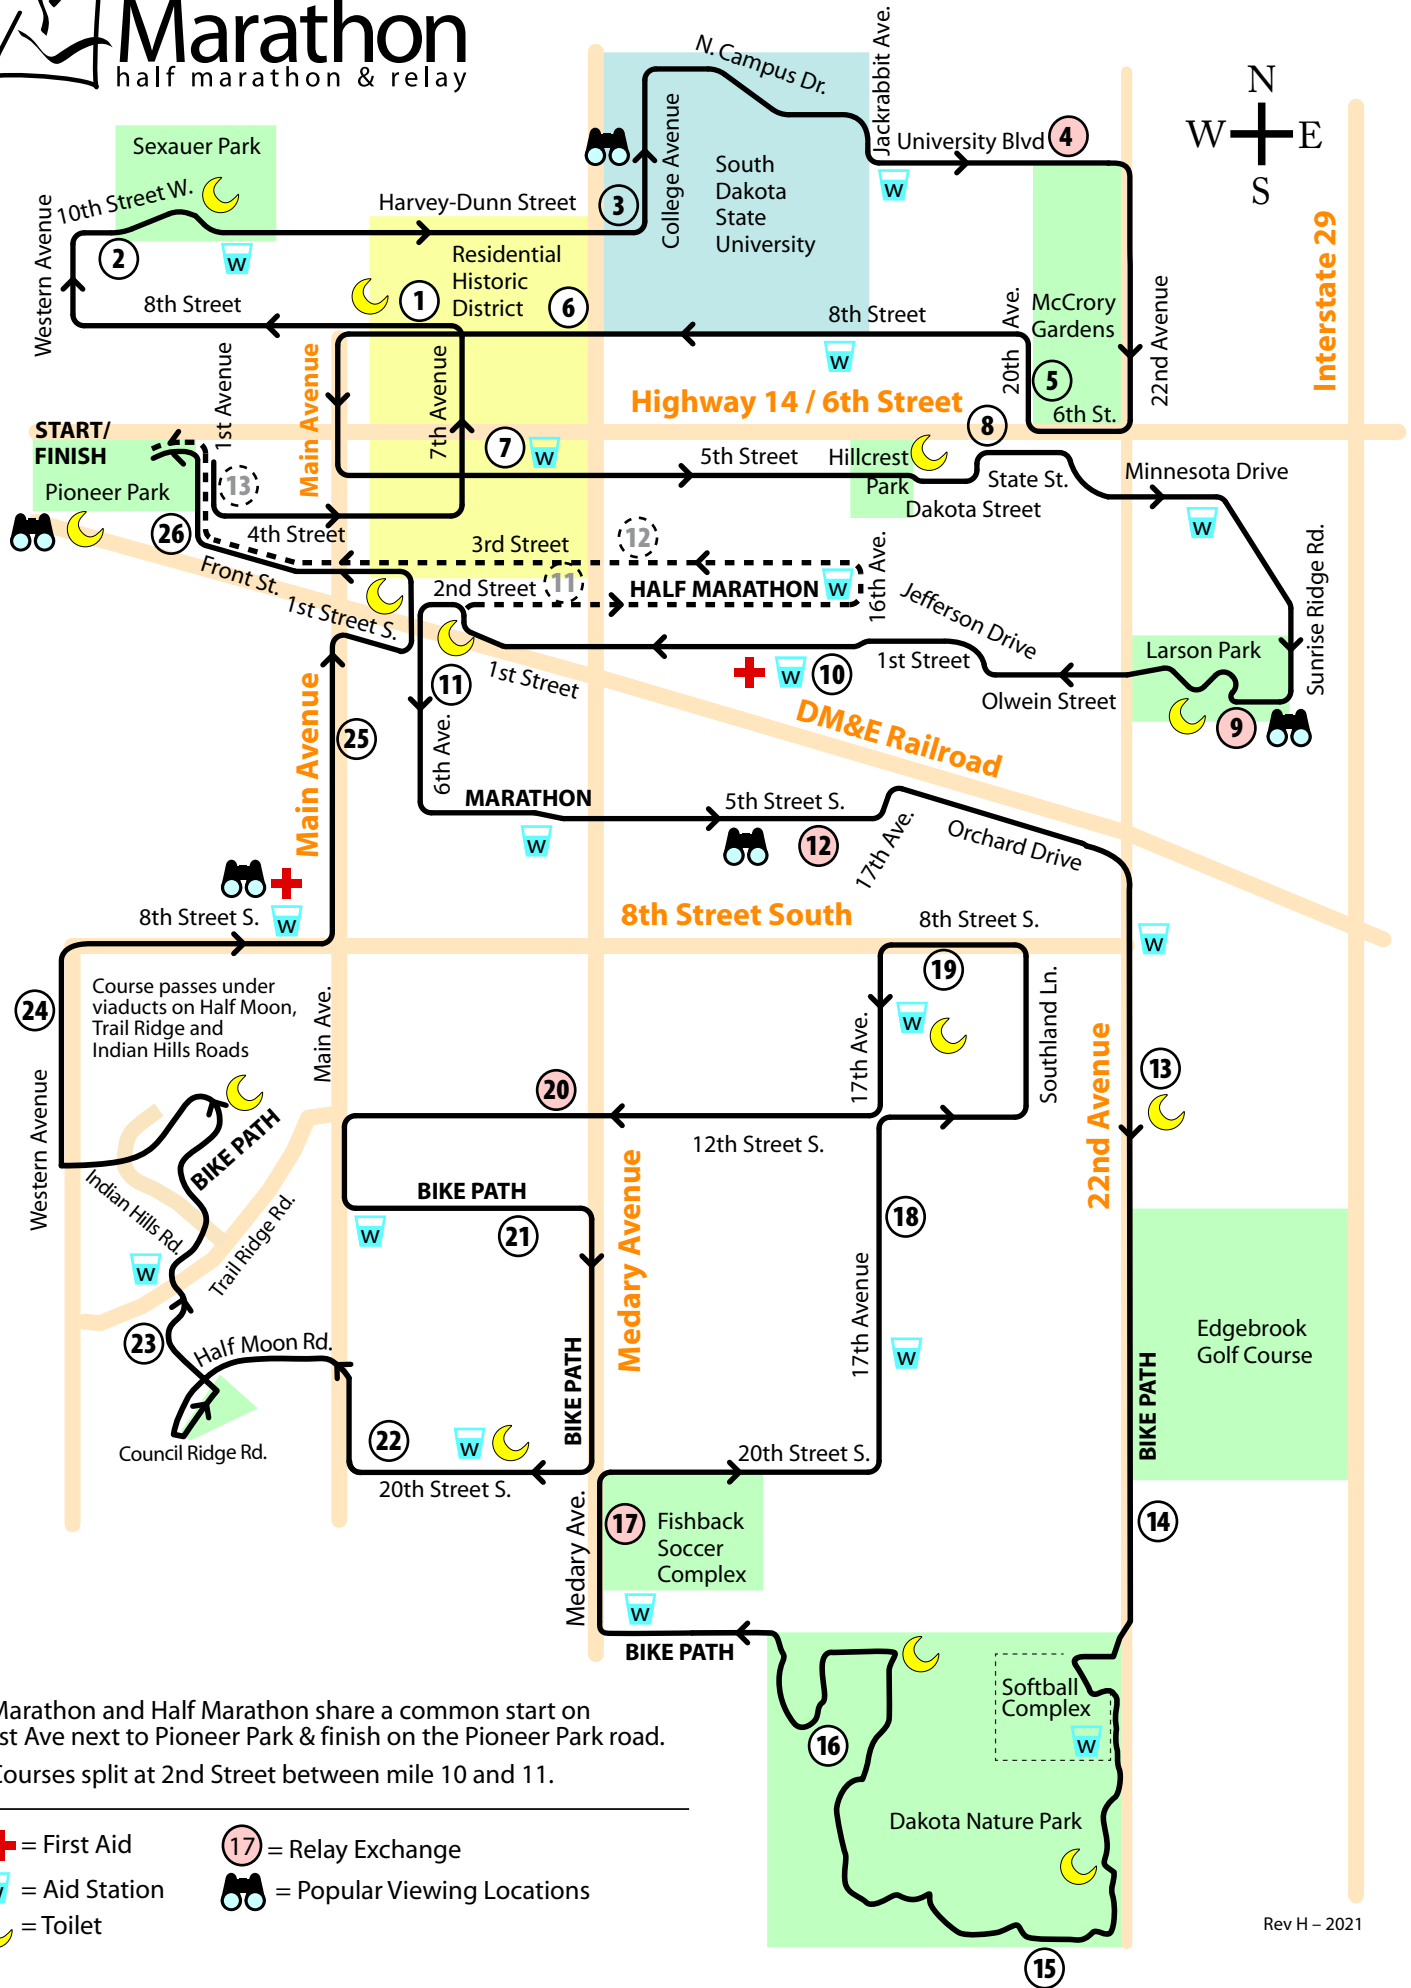

# Brookings Marathon

half marathon & relay

- Marathon and Half Marathon share a common start on 1st Ave next to Pioneer Park & finish on the Pioneer Park road.
- Courses split at 2nd Street between mile 10 and 11.

-  = First Aid
-  = Aid Station
-  = Toilet
-  = Popular Viewing Locations
-  = Relay Exchange