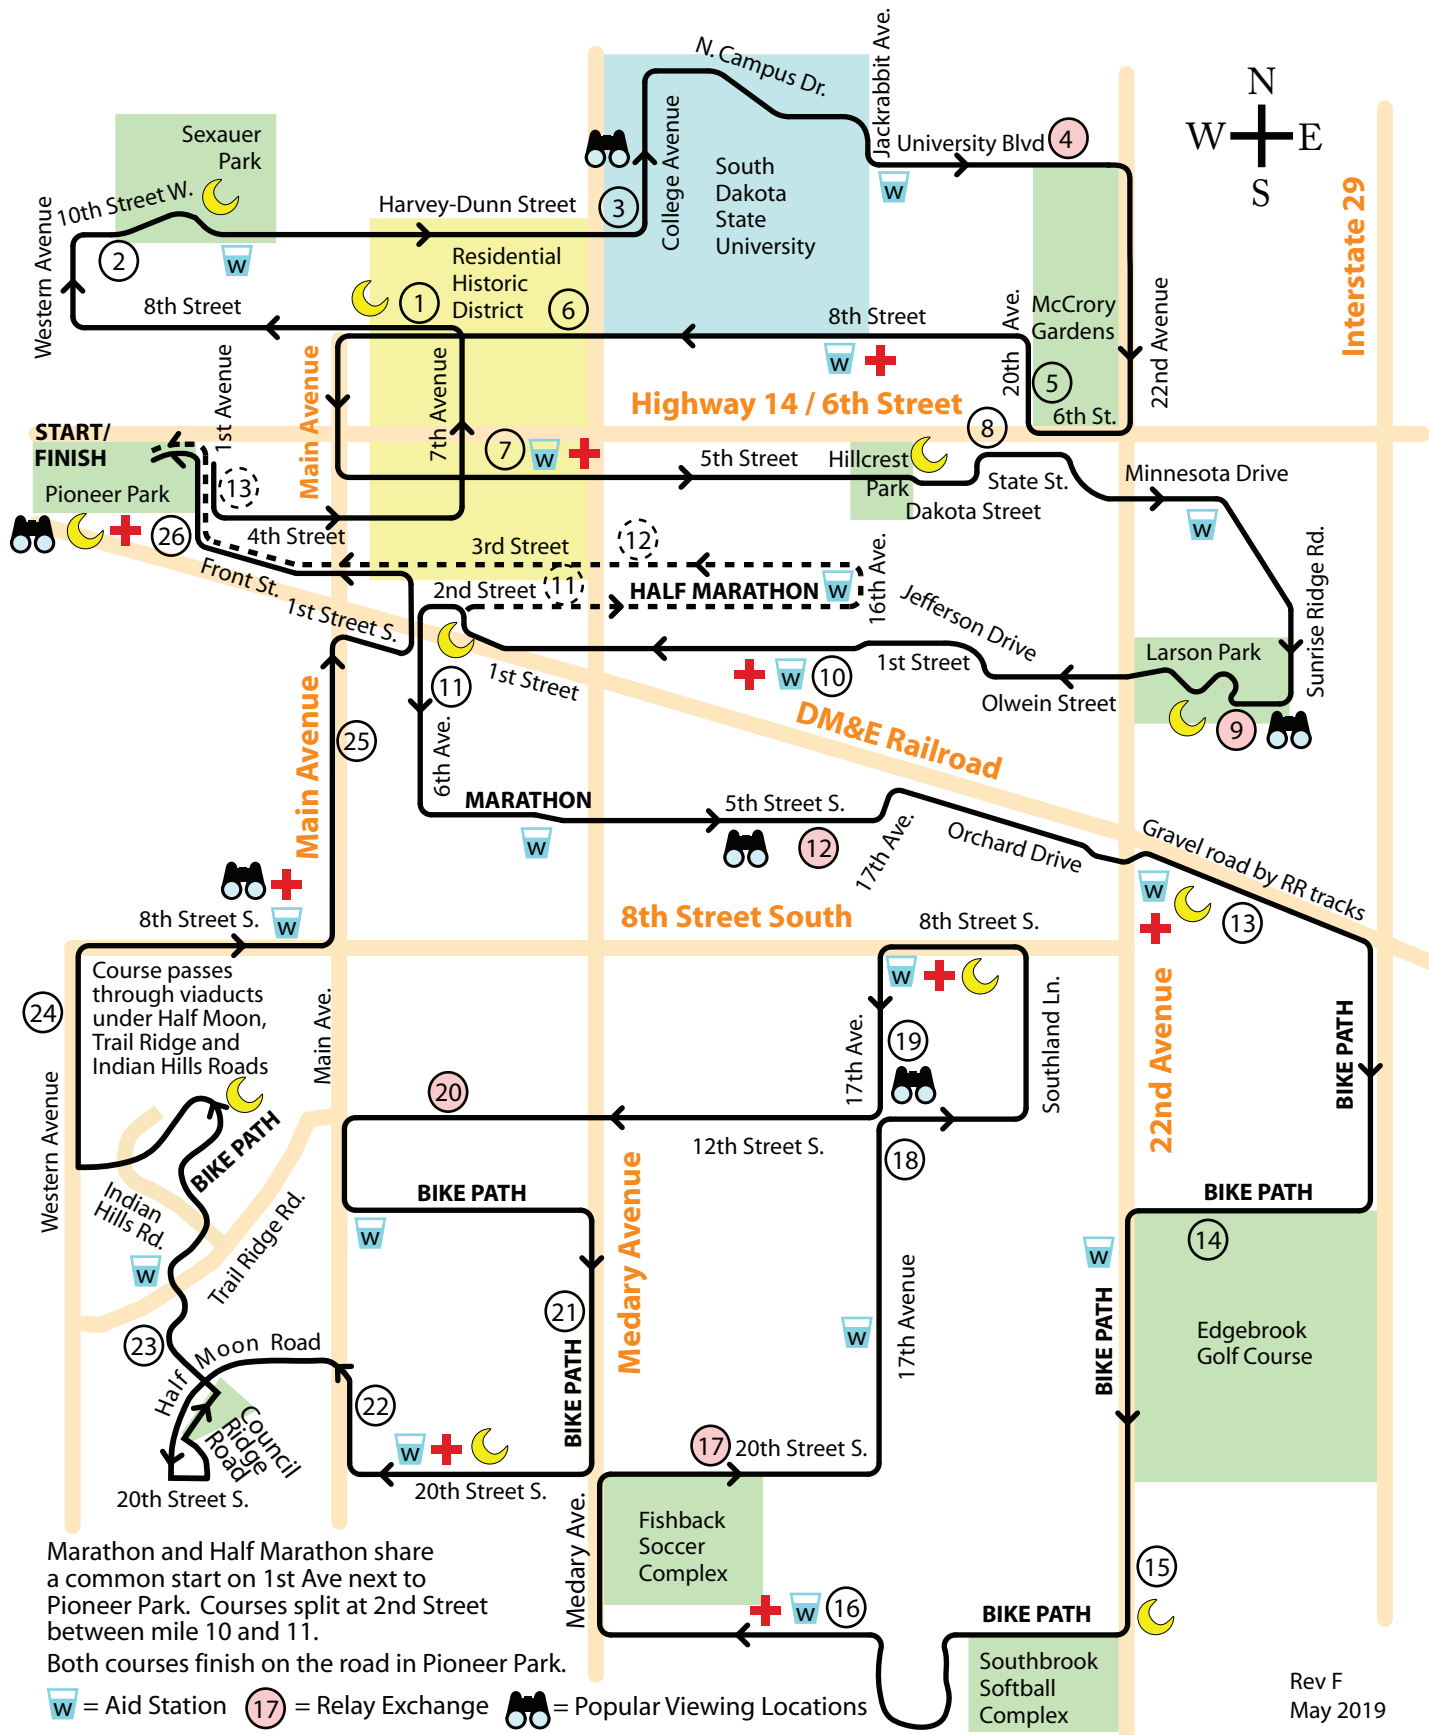

Brookings Marathon

half marathon & relay

Marathon and Half Marathon share a common start on 1st Ave next to Pioneer Park. Courses split at 2nd Street between mile 10 and 11. Both courses finish on the road in Pioneer Park.

W = Aid Station 17 = Relay Exchange Goggles = Popular Viewing Locations
+ = First Aid Moon = Toilet