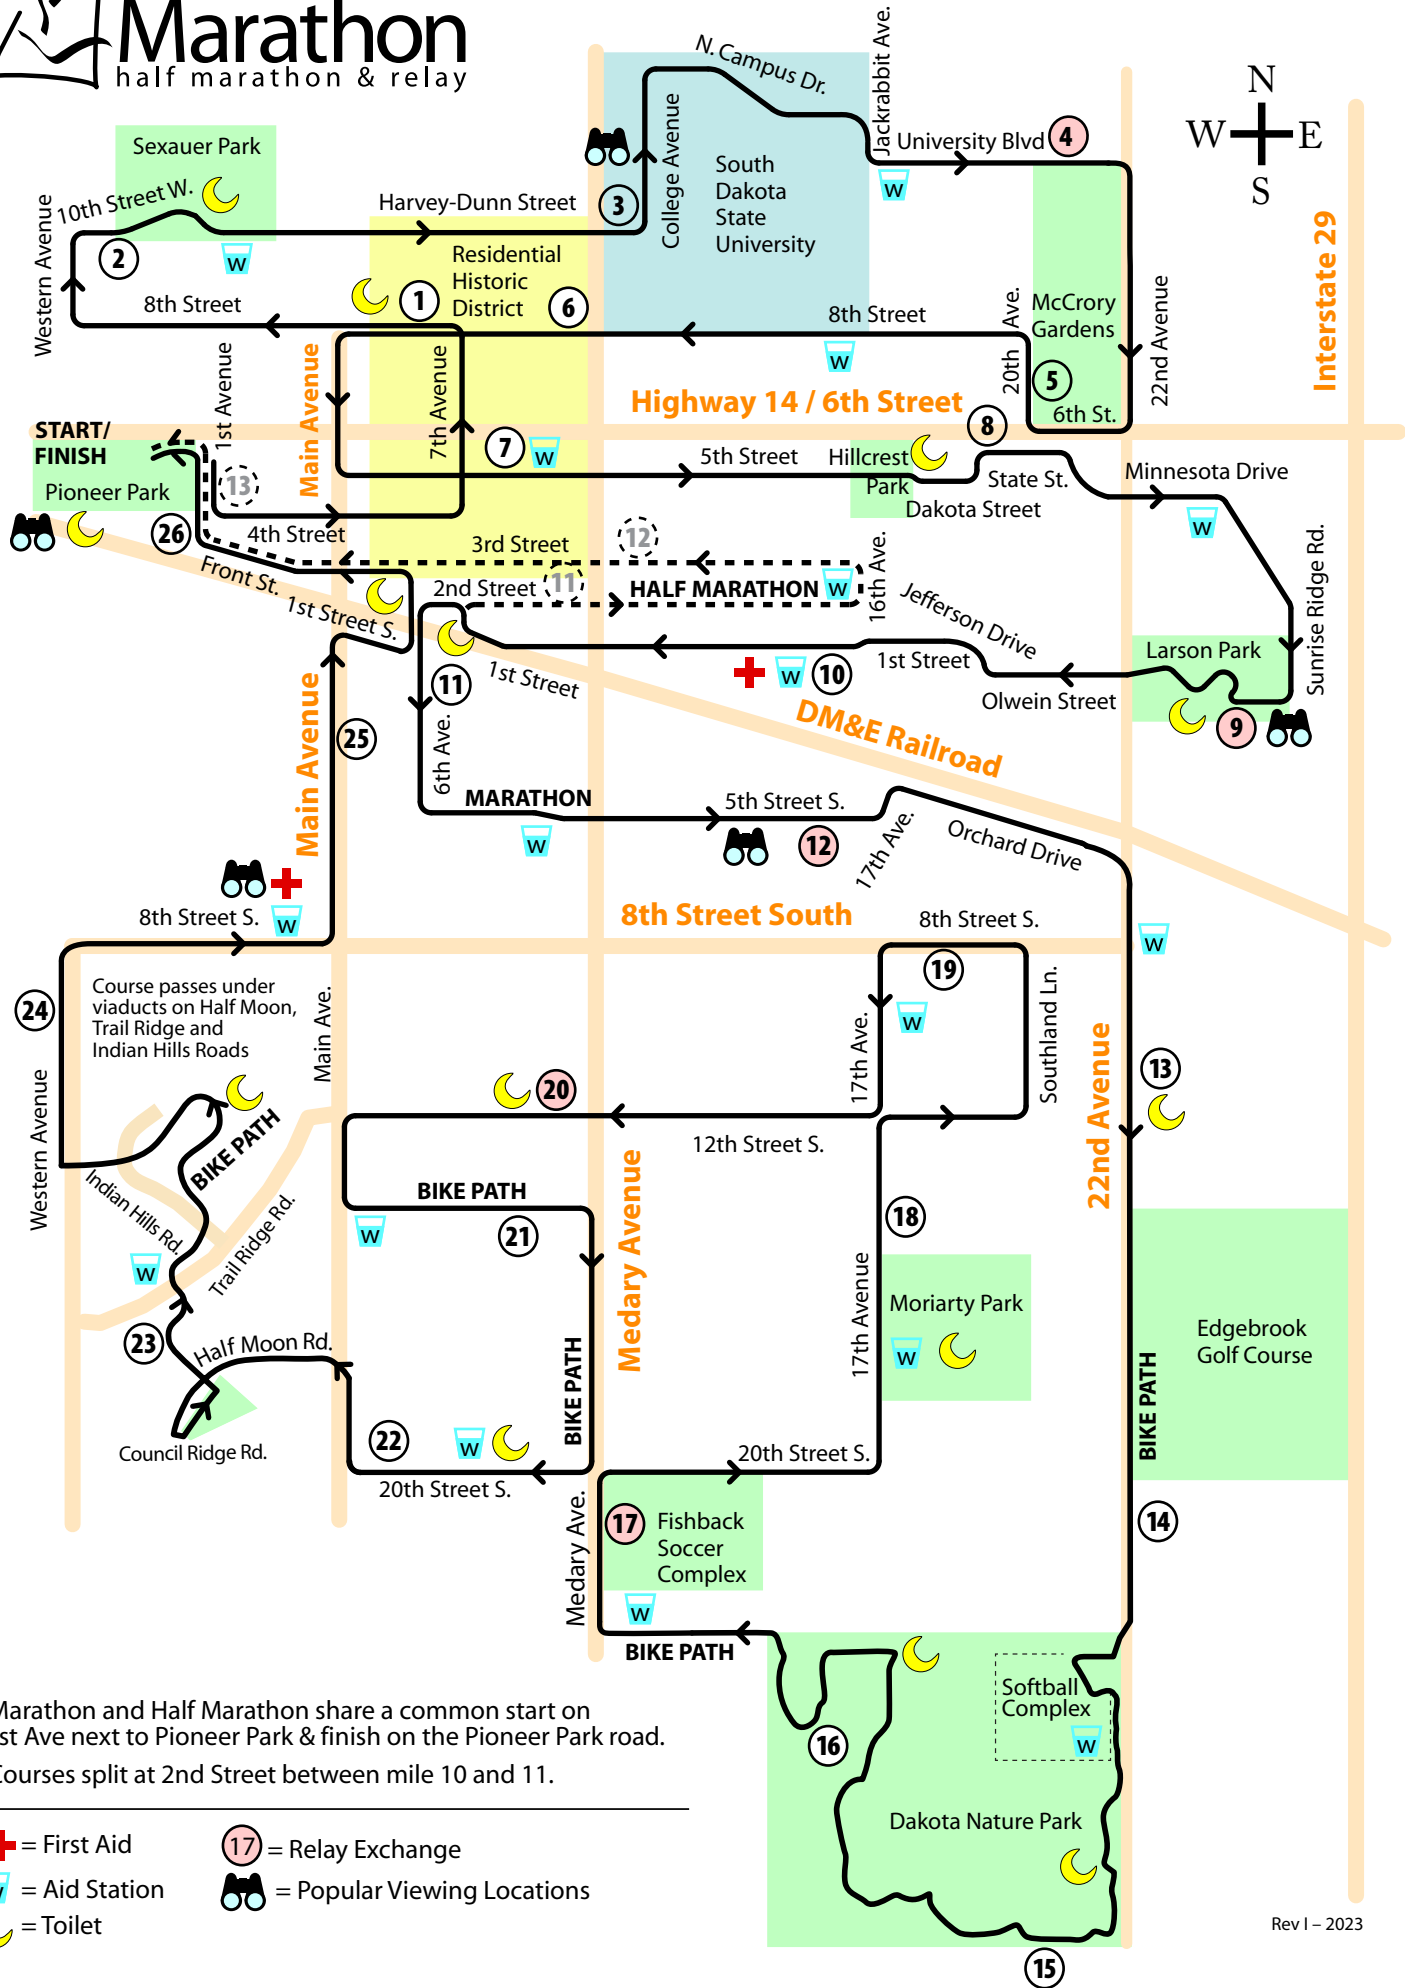

Brookings Marathon

half marathon & relay

- Marathon and Half Marathon share a common start on 1st Ave next to Pioneer Park & finish on the Pioneer Park road.
- Courses split at 2nd Street between mile 10 and 11.

-  = First Aid
-  = Aid Station
-  = Toilet
-  = Popular Viewing Locations
-  = Relay Exchange