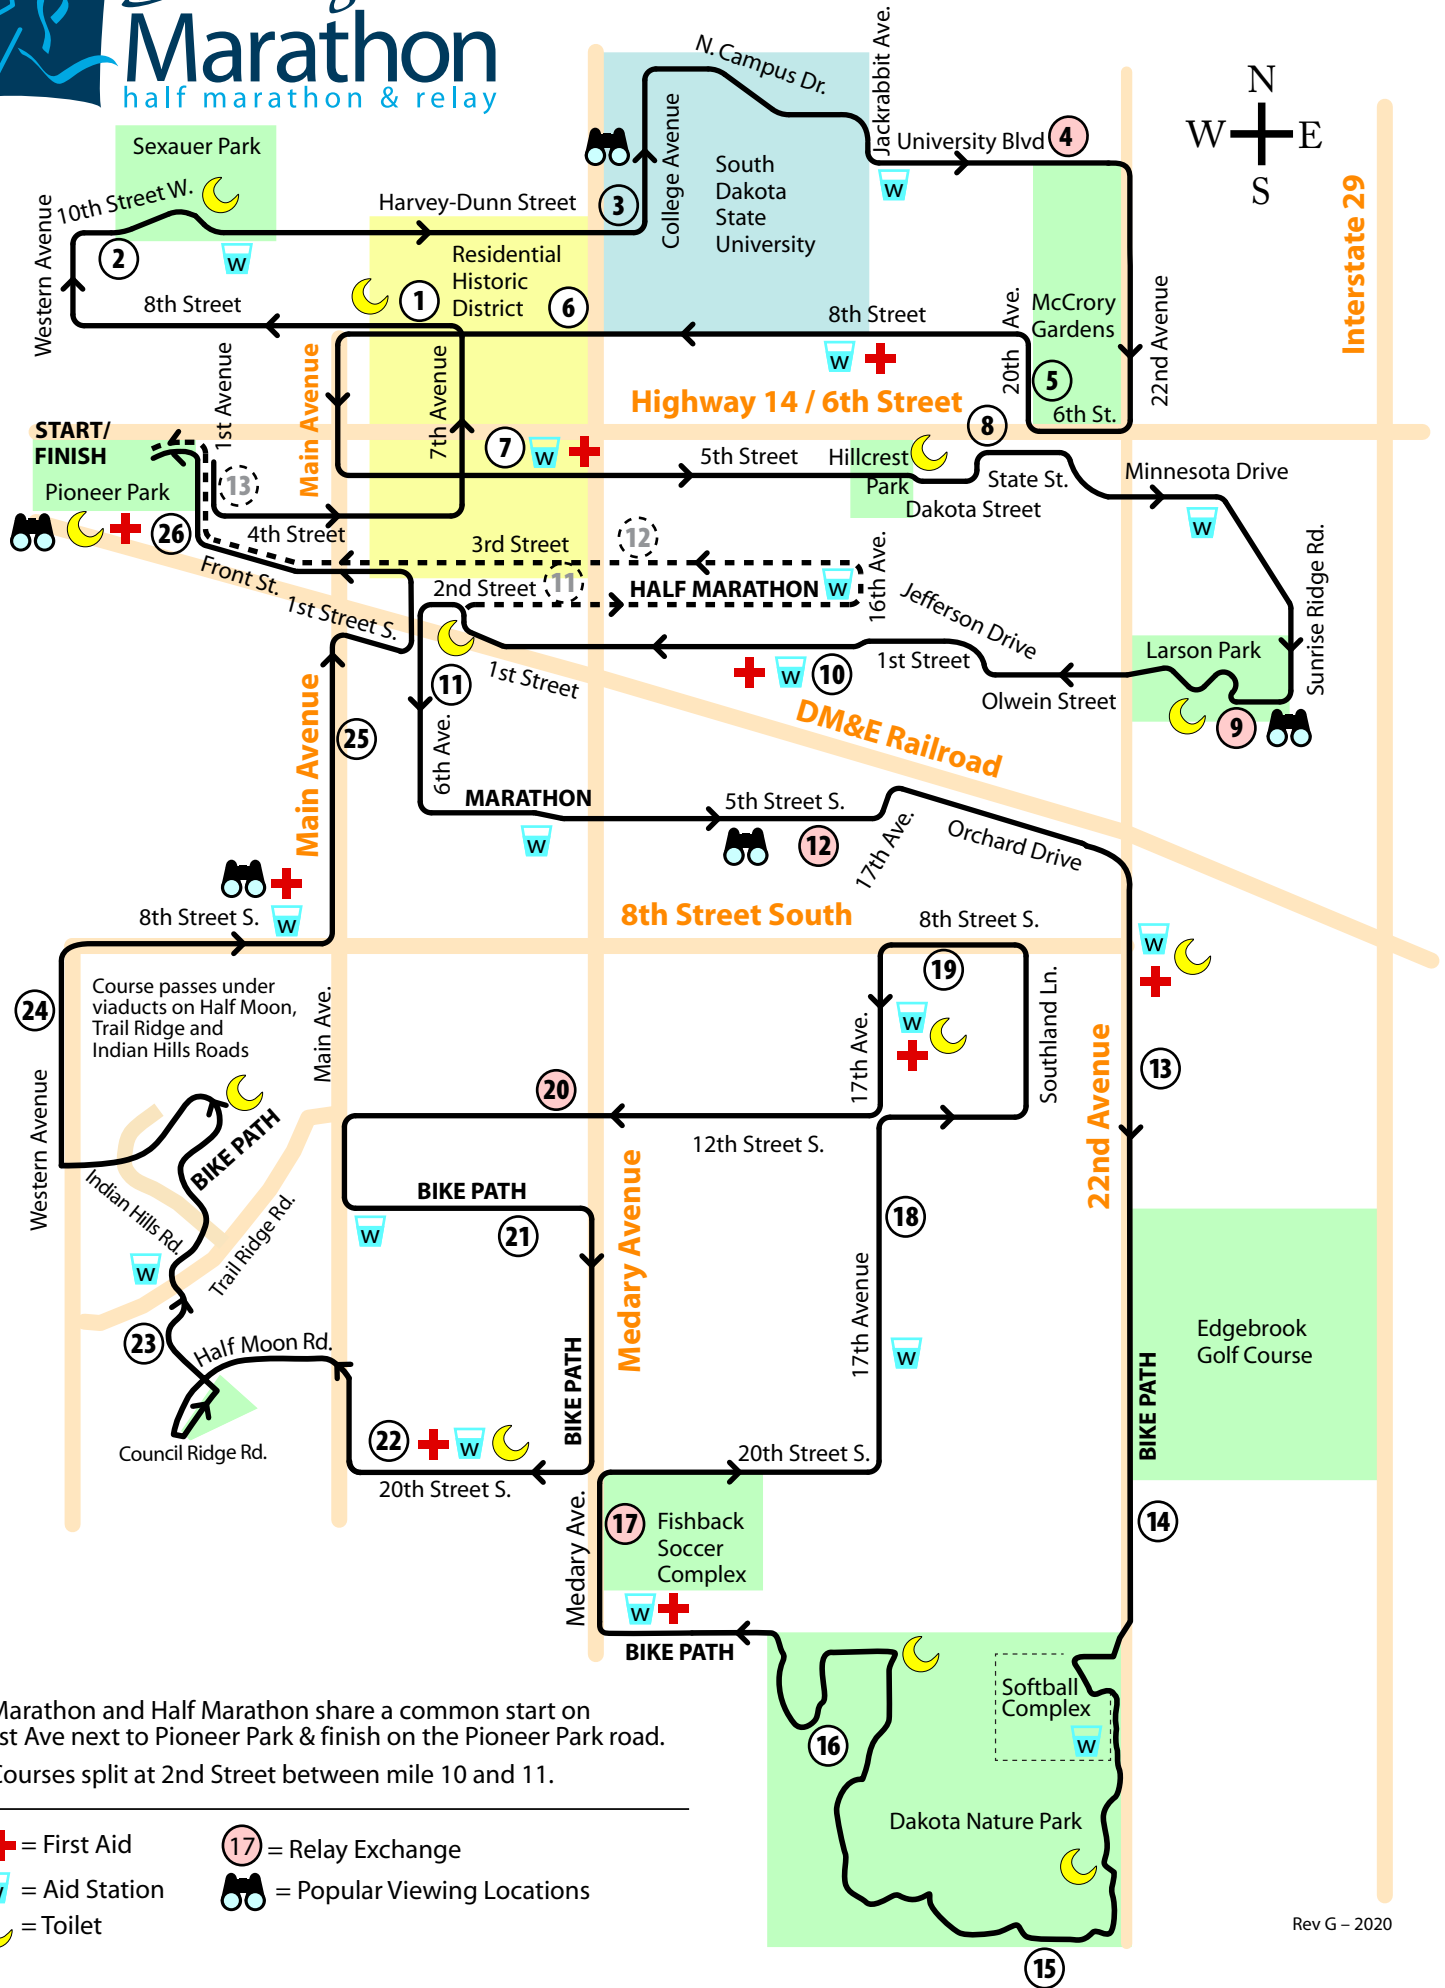

Brookings Marathon

half marathon & relay

- Marathon and Half Marathon share a common start on 1st Ave next to Pioneer Park & finish on the Pioneer Park road.
- Courses split at 2nd Street between mile 10 and 11.

-  = First Aid
-  = Aid Station
-  = Toilet
-  = Popular Viewing Locations
-  = Relay Exchange